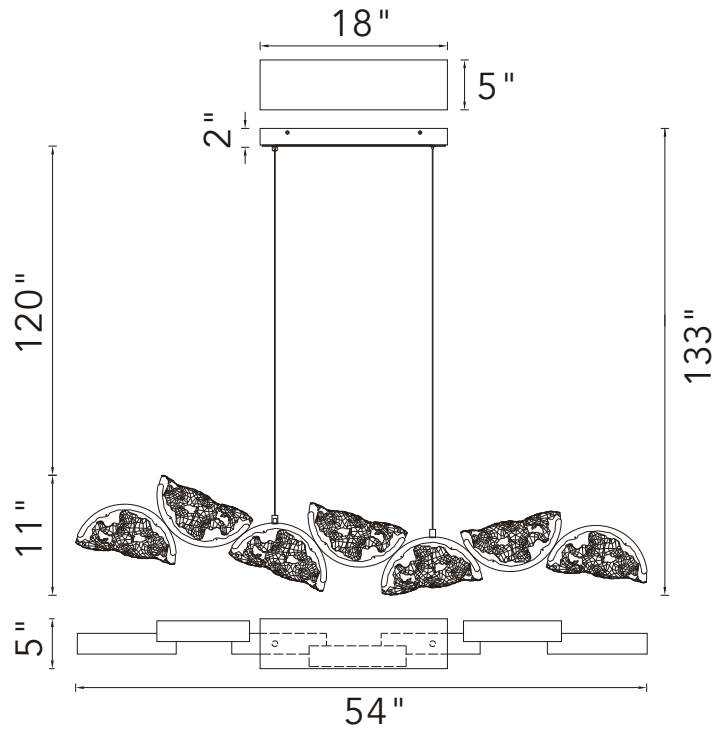

PROJECT: _____
 FIXTURE TYPE: _____
 LOCATION: _____
 CONTACT/PHONE: _____

Item	1715P54-7-624
Collection	MOON
Category	Chandelier
Finish	Brass
Glass	Clear
Crystal	-----
Acrylic	-----

Shade Color	-----
Min Assembled Height	13"
Max Assembled Height	133"
Width	54"
Length	5"
Extension Wall Mounts	-----
Input	120V AC,60HZ,AC

Lumens	1872
Light Source	LED
Bulb Info.	36W
Included	-----
Dimmable	Yes
Colour Temp	3000,4000,5000K
Weight	35 Lbs

CWI Lighting
 2775 Broadway
 Buffalo, NY 14227
 USA

CWI Lighting
 140 Steelcase Rd. W.
 Markham ON. L3R 3J9
 Canada