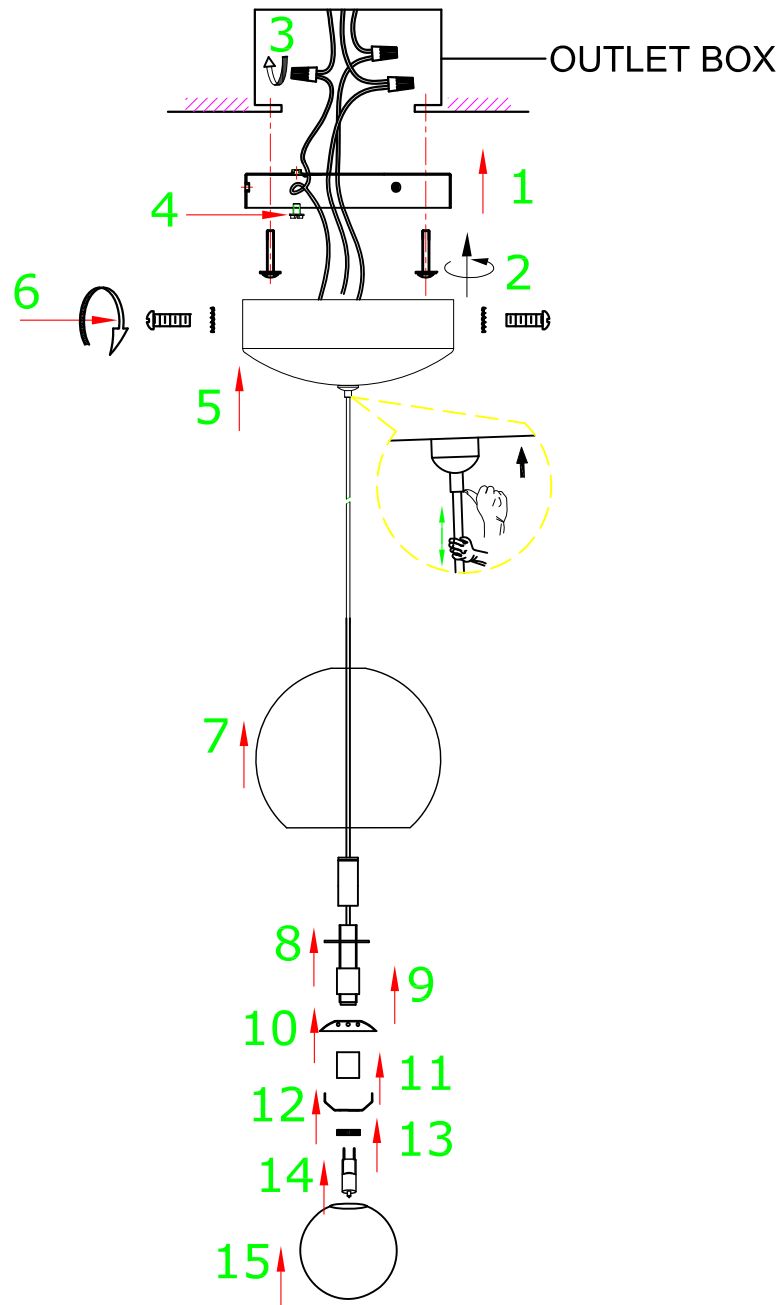

# INSTALLATION INSTRUCTION

Item No.:86612SN

## FEATURE

● 120V~ 60HZ

● Lamp Type: G4 MAX 20W 12V~

The lamp is for indoor use only