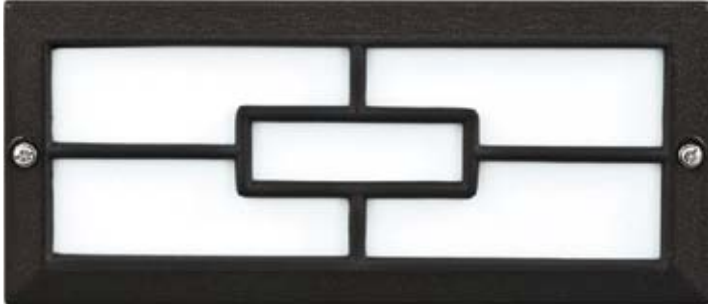

LV636

RECESSED BRICK, STEP AND WALL LIGHT

- ▶ **Material:** Powder Coated Cast Aluminum
- ▶ **Lens:** White, Heat Resistant, Plastic Lens
- ▶ **Lamp:** JC Bi-Pin Base (2 x 20W Maximum)

MODEL NUMBER	LAMP TYPE	ILLUMINANT TYPE	WATTS (W)	VOLTS (V)	LAMP(S) INCLUDED?
LV636	JC	HALOGEN	2 x 20	12	YES
LV-LED636	JC-LED	36 LEDs	2 x 3.2	12	YES

- ▶ **Available Color:** Black, White, Bronze, Verde Green
- ▶ **Connector Available:** P-CN01 (sold separately)
- ▶ **Replacement Cover Plate:** P-CVR-LV636 (sold separately)
- ▶ **ETL Approved**

Overall Dimensions:
4.00"H x 9.13"W x 3.25"D

Weight: 1.0 lbs
Approximate Wire Length: 17"
Box Dimensions: 3.63"H x 9.50"W x 4.38"D
Lamp Included

DABMAR
LIGHTING

DABMAR LIGHTING INCORPORATED

2140 Eastman Ave . Oxnard, CA 93030 . 805.604.9090 . f: 805.604.9050 . www.dabmar.com