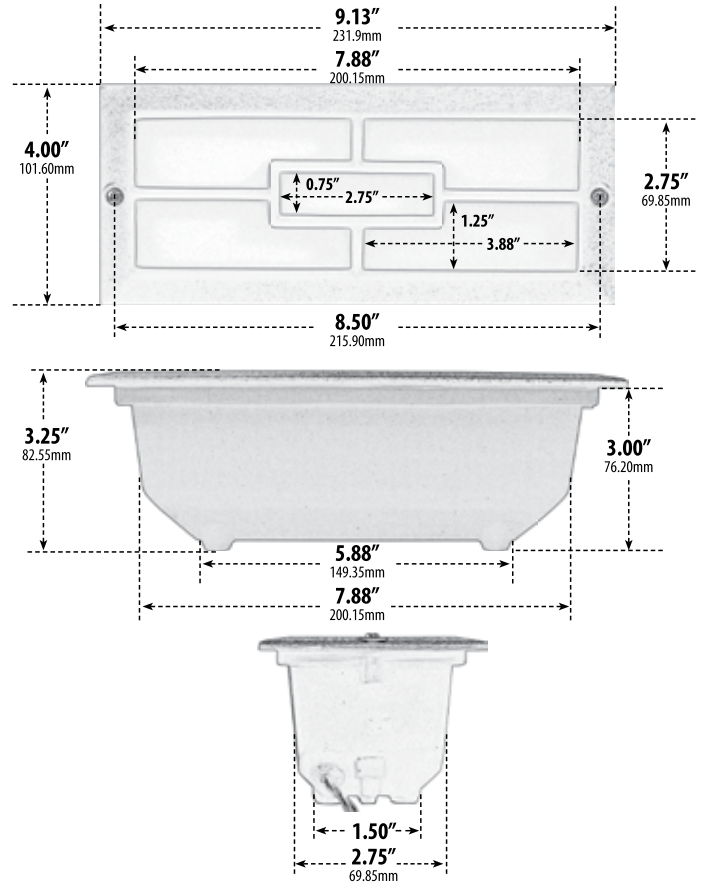

LV636

RECESSED BRICK, STEP AND WALL LIGHT

- ▶ **Material:** Powder Coated Cast Aluminum
- ▶ **Lens:** White, Heat Resistant, Plastic Lens
- ▶ **Lamp:** JC Bi-Pin Base (2 x 20W Maximum)

MODEL NUMBER	LAMP TYPE	ILLUMINANT TYPE	WATTS (W)	VOLTS (V)	LAMP(S) INCLUDED?
LV636	JC	HALOGEN	2 x 20	12	YES
LV-LED636	JC-LED	36 LEDs	2 x 3.2	12	YES

- ▶ **Available Color:** Black, White, Bronze, Verde Green
- ▶ **Connector Available:** P-CN01 (sold separately)
- ▶ **Replacement Cover Plate:** P-CVR-LV636 (sold separately)
- ▶ **ETL Approved**

Overall Dimensions:
4.00"H x 9.13"W x 3.25"D

Weight: 1.0 lbs
Approximate Wire Length: 17"
Box Dimensions: 3.63"H x 9.50"W x 4.38"D
Lamp Included

DABMAR
LIGHTING

DABMAR LIGHTING INCORPORATED

2140 Eastman Ave . Oxnard, CA 93030 . 805.604.9090 . f: 805.604.9050 . www.dabmar.com