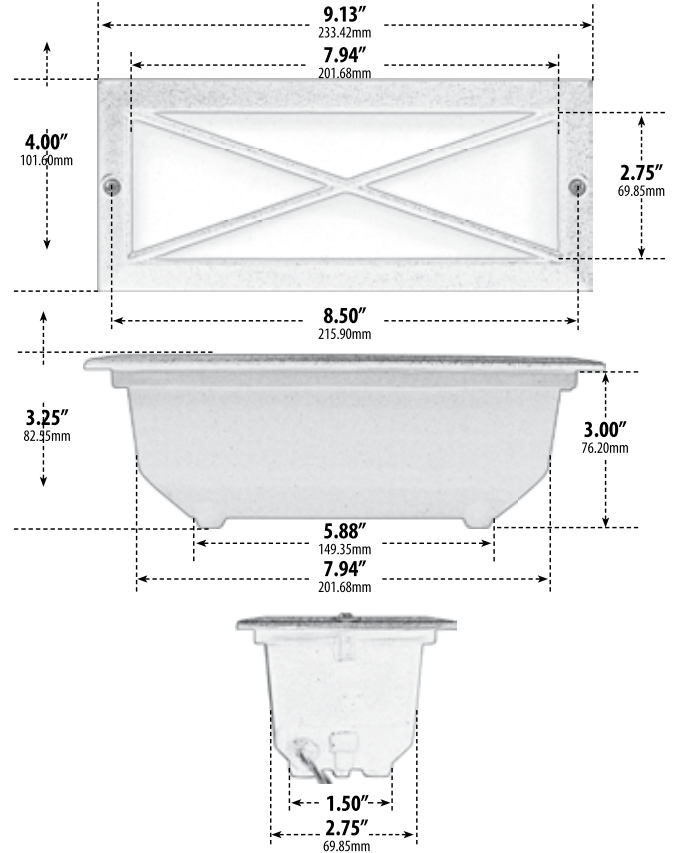

# LV635

## RECESSED BRICK, STEP AND WALL LIGHT

- ▶ **Material:** Powder Coated Cast Aluminum
- ▶ **Lens:** White, Heat Resistant, Plastic Lens
- ▶ **Lamp:** JC Bi-Pin Base (2 x 20W Maximum)

MODEL NUMBER	LAMP TYPE	ILLUMINANT TYPE	WATTS (W)	VOLTS (V)	LAMP(S) INCLUDED?
LV635	JC	HALOGEN	2 x 20	12	YES
LV-LED635	JC-LED	36 LEDs	2 x 3.2	12	YES

- ▶ **Available Color:** Black, White, Bronze, Verde Green
- ▶ **Connector Available:** P-CN01 (sold separately)
- ▶ **Replacement Cover Plate:** P-CVR-LV635 (sold separately)
- ▶ **ETL Approved**

Overall Dimensions:  
4.00"H x 9.13"W x 3.25"D

Weight: 1.0 lbs  
Approximate Wire Length: 17"  
Box Dimensions: 3.63"H x 9.50"W x 4.38"D  
Lamp Included

**DABMAR**  
LIGHTING

DABMAR LIGHTING INCORPORATED

2140 Eastman Ave . Oxnard, CA 93030 . 805.604.9090 . f: 805.604.9050 . www.dabmar.com