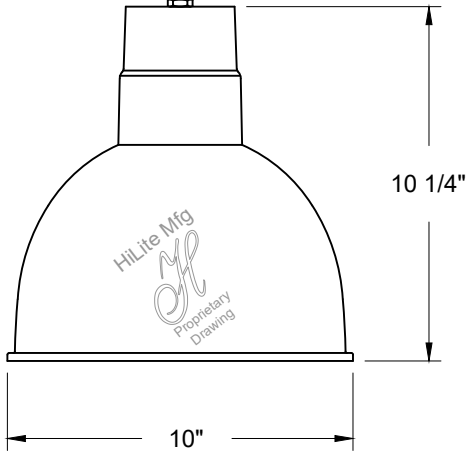

HI-LITE MFG. CO., INC.

13450 Monte Vista Avenue
Chino, California 91710
Telephone: (909) 465-1999
Toll Free: (800) 465-0211
Fax: (909) 465-0907
www.hilitemfg.com

JOB NAME:		
SCALE: N.T.S.	DATE: S.M.	TYPE:
DRAWN BY: S.M.	QTY:	REV:
SHEET:		REV:

HiLite Mfg
Proprietary Drawing

HiLite Mfg
Proprietary Drawing

HiLite Mfg
Proprietary Drawing

HiLite Mfg
Proprietary Drawing
8' BLACK CORD

HiLite Mfg
Proprietary Drawing

HiLite Mfg
Proprietary Drawing

HiLite Mfg
Proprietary Drawing

DRY LOCATION

Item Number	Wattage	Voltage
H-QSN16110-C	200W	120V

Finish
91-Black, 93-White, 96-Galvanized,
145-Oil Rubbed Bronze

Mounting
Cord Mount

Lamp/Socket
1-Medium Base INC

***Confidential and Proprietary. The information contained on this page is the sole property of Hi-Lite Mfg. Co., Inc. Any reproduction, redistribution, or use to profit from in part or as a whole without prior written authorization of Hi-Lite Mfg. Co., Inc. is unlawful, against trade laws and will be prosecuted to the fullest extent.